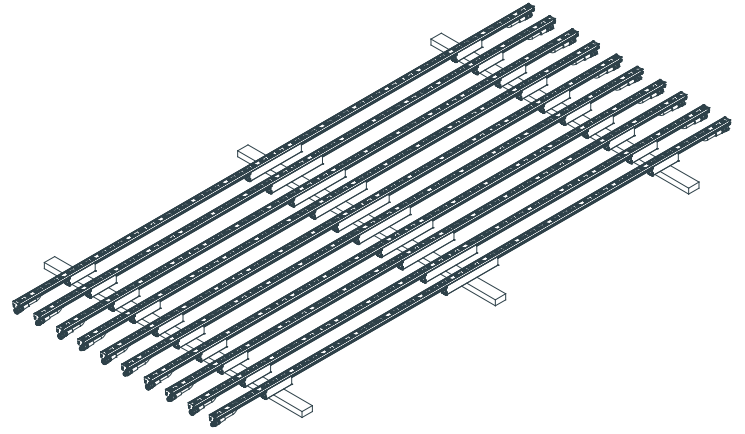

2000

1500

1000

500

19.3  
38.74

**motto**  
light

Media Mesh Ailesi  
*Media Mesh Family*

Drafted By	DATE	Site	Rev.
AHMET CAN TEKE	23 / 08 / 2024	A0	V1.0
Checked By			
ILGAZ AZ		Scale: 1:1	Sheet: 1 of 1