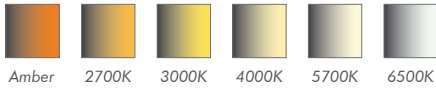

Ürün Kodu Product Code	Ürün Tipi Product Type	Uzunluk Length (mm)	LED Sayısı LED Qty	Güç Power (max.)	Işık Akısı Lumen Output
FWCI014009	Tek Renk Monocolor	250	6	6W	120lm/W @4000K
FWCI014012		400	9	18W	
FWCI014013		400	12	12W	
FWCI014016		700	18	36W	
FWCI014017		700	24	24W	
FWCI014020		1000	27	54W	
FWCI014021		1000	36	36W	
FWCI014024		1300	36	72W	
FWCI014025		1300	48	48W	

Teknik Özellikler / Technical Specifications

LED Özellikleri / LED Features
Yüksek verimli / High efficiency
3-step MacAdams / 3-step MacAdams
LM80 uyumlu / LM80 compliant
L90B50>100000

LED Tipi / LED Type 3030 Mid-Power / 3535 High Power
Giriş / Input 220-240 VAC / 24VDC / 48VDC
Kontrol / Control PWM / 1-10V DIM / DALI
Renksel Geriverim / CRI CRI>80 / CRI>90
Optik / Optics 15° / 30° / 45° / 60° / 90° / 15°x40° / 22°x50°

Materyaller / Materials
316L kalite paslanmaz çelik çerçeve
316L quality stainless steel frame
Eloksallı alüminyum gövde
Anodized aluminium body
Paslanmaz bağlantı parçaları
Stainless Steel screws
6mm temperli cam
6mm tempered glass

Koruma Sınıfı / IP Rating IP68
Darbe Dayanımı / IK Rating IK10
Güvenlik Sınıfı / Safety Class Class I
Çalışma Sıcaklığı / Operating Temperature -30°C / +70°C
Enerji Sınıfı / EEC A++

Işık Rengi / Light Colors