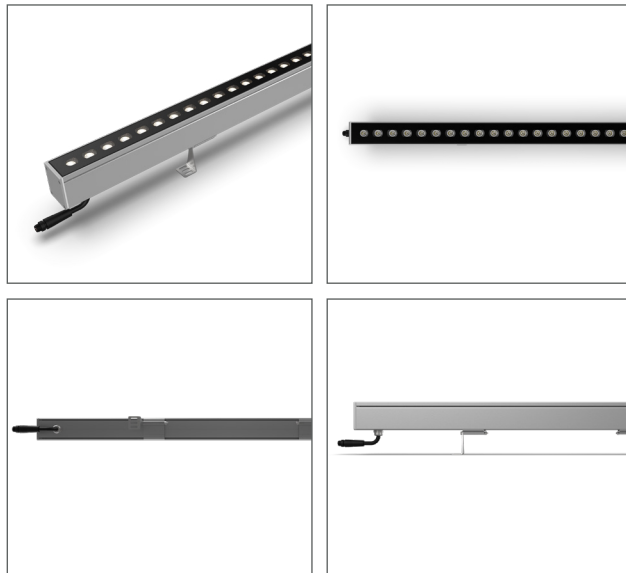

Ürün Kodu Product Code	Ürün Tipi Product Type	Uzunluk Length	LED Sayısı LED Qty	Güç Power	Işık Akısı Lumen Output
FWM035012	RGB	328	9	18W	120lm/W @4000K
FWM035016		628	18	36W	
FWM035020		928	27	54W	
FWM035024		1228	36	72W	

Teknik Özellikler / Technical Specifications

LED Özellikleri / LED Features	Yüksek verimli / High efficiency 3-step MacAdams / 3-step MacAdams LM80 uyumlu / LM80 compliant L90B50>100000
LED Tipi / LED Type	3535 High Power LED
Giriş / Input	220-240 VAC / 24VDC / 48VDC
Kontrol / Control	DMX512
Renksel Geriverim / CRI	CRI>80 / CRI>90
Optik / Optics	15 / 30 / 45 / 60 / 90 / 15x40 / 22x50

Materyaller / Materials	Eloksallı alüminyum gövde / Anodized aluminium body Paslanmaz bağlantı parçaları / Stainless Steel screws Silikon conta / Silicone rubber gaskets 4mm temperli cam / 4mm tempered glass
Koruma Sınıfı / IP Rating	IP68
Darbe Dayanımı / IK Rating	IK10
Güvenlik Sınıfı / Safety Class	Class I
Çalışma Sıcaklığı / Operating Temperature	-30°C / +70°C
Enerji Sınıfı / EEC	A++

Işık Rengi / Light Colors

Gövde Rengi / Body Colors

Işık Rengi / Light Colors