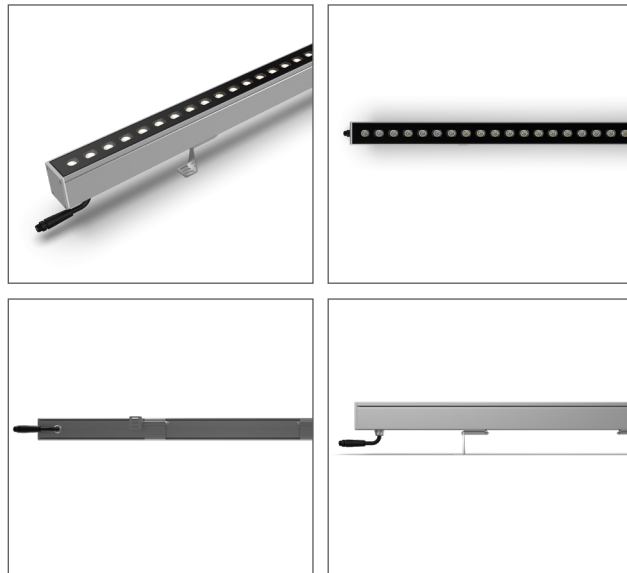

Ürün Kodu Product Code	Ürün Tipi Product Type	Uzunluk Length	LED Sayısı LED Qty	Güç Power	Işık Akısı Lumen Output
FWM025012		328	9	18W	120lm/W @4000K
FWM025016	Dinamik Beyaz	628	18	36W	
FWM025020	Dynamic White	928	27	54W	
FWM025024		1228	36	72W	

Teknik Özellikler / Technical Specifications

LED Özellikleri / LED Features	Yüksek verimli / High efficiency 3-step MacAdams / 3-step MacAdams LM80 uyumlu / LM80 compliant L90B50>100000
LED Tipi / LED Type	3535 High Power LED
Giriş / Input	220-240 VAC / 24VDC / 48VDC
Kontrol / Control	DMX512
Renksel Geriverim / CRI	CRI>80 / CRI>90
Optik / Optics	15 / 30 / 45 / 60 / 90 / 15x40 / 22x50

Materyaller / Materials	Eloksallı alüminyum gövde / Anodized aluminium body Paslanmaz bağlantı parçaları / Stainless Steel screws Silikon conta / Silicone rubber gaskets 4mm temperli cam / 4mm tempered glass
Koruma Sınıfı / IP Rating	IP68
Darbe Dayanımı / IK Rating	IK10
Güvenlik Sınıfı / Safety Class	Class I
Çalışma Sıcaklığı / Operating Temperature	-30°C / +70°C
Enerji Sınıfı / EEC	A++

Işık Rengi / Light Colors

Gövde Rengi / Body Colors

Işık Rengi / Light Colors