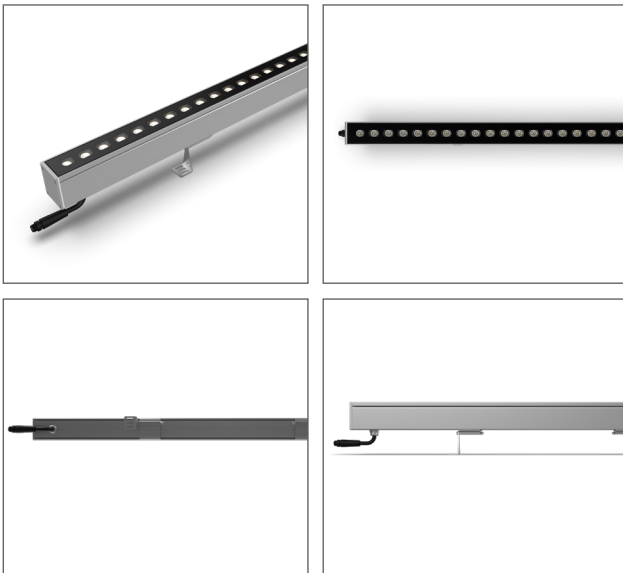

Ürün Kodu Product Code	Ürün Tipi Product Type	Uzunluk Length	LED Sayısı LED Qty	Güç Power	Işık Akısı Lumen Output
FWC014009	Tek Renk Monocolor	178	6	6W	120lm/W @4000K
FWC014012		328	9	18W	
FWC014013		328	12	12W	
FWC014016		628	18	36W	
FWC014017		628	24	24W	
FWC014020		928	27	54W	
FWC014021		928	36	36W	
FWC014024		1228	36	72W	
FWC014025		1228	48	48W	

Teknik Özellikler / Technical Specifications

LED Özellikleri / LED Features	Yüksek verimli / High efficiency 3-step MacAdams / 3-step MacAdams LM80 uyumlu / LM80 compliant L90B50>100000
LED Tipi / LED Type	3030 Mid-Power / 3535 High Power
Giriş / Input	220-240 VAC / 24VDC / 48VDC
Kontrol / Control	PWM / 1-10V DIM / DALI
Renksel Geriverim / CRI	CRI>80 / CRI>90
Optik / Optics	15 / 30 / 45 / 60 / 90 / 15x40 / 22x50

Materyaller / Materials	Eloksallı alüminyum gövde / Anodized aluminium body Paslanmaz bağlantı parçaları / Stainless Steel screws Silikon conta / Silicone rubber gaskets 4mm temperli cam / 4mm tempered glass
Koruma Sınıfı / IP Rating	IP68
Darbe Dayanımı / IK Rating	IK10
Güvenlik Sınıfı / Safety Class	Class I
Çalışma Sıcaklığı / Operating Temperature	-30°C / +70°C
Enerji Sınıfı / EEC	A++

Işık Rengi / Light Colors

Gövde Rengi / Body Colors

Işık Rengi / Light Colors