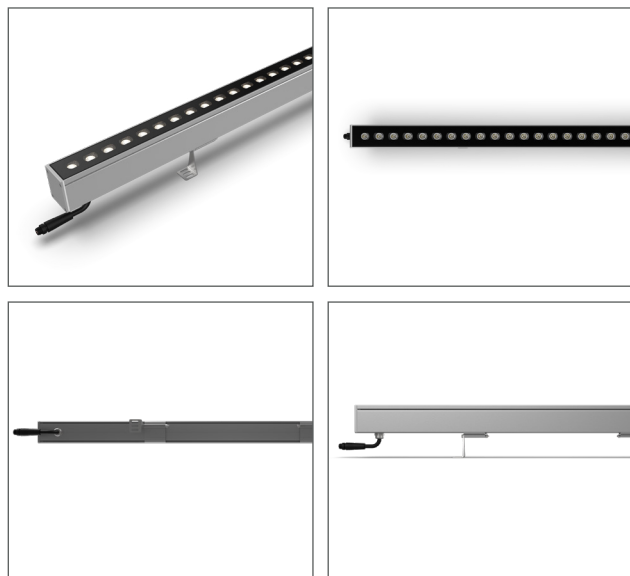

Ürün Kodu Product Code	Ürün Tipi Product Type	Uzunluk Length	LED Sayısı LED Qty	Güç Power	Işık Akısı Lumen Output
FWC044012	RGBW	328	8	16W	120lm/W @4000K
FWC044016		628	16	32W	
FWC044020		928	24	48W	
FWC044024		1228	32	64W	

Teknik Özellikler / Technical Specifications

LED Özellikleri / LED Features	Yüksek verimli / High efficiency 3-step MacAdams / 3-step MacAdams LM80 uyumlu / LM80 compliant L90B50>100000
LED Tipi / LED Type	3535 High Power LED
Giriş / Input	220-240 VAC / 24VDC / 48VDC
Kontrol / Control	DMX512
Renksel Geriverim / CRI	CRI>80 / CRI>90
Optik / Optics	15 / 30 / 45 / 60 / 90 / 15x40 / 22x50

Materyaller / Materials	Eloksallı alüminyum gövde / Anodized aluminium body Paslanmaz bağlantı parçaları / Stainless Steel screws Silikon conta / Silicone rubber gaskets 4mm temperli cam / 4mm tempered glass
Koruma Sınıfı / IP Rating	IP68
Darbe Dayanımı / IK Rating	IK10
Güvenlik Sınıfı / Safety Class	Class I
Çalışma Sıcaklığı / Operating Temperature	-30°C / +70°C
Enerji Sınıfı / EEC	A++

Işık Rengi / Light Colors

Gövde Rengi / Body Colors

Işık Rengi / Light Colors