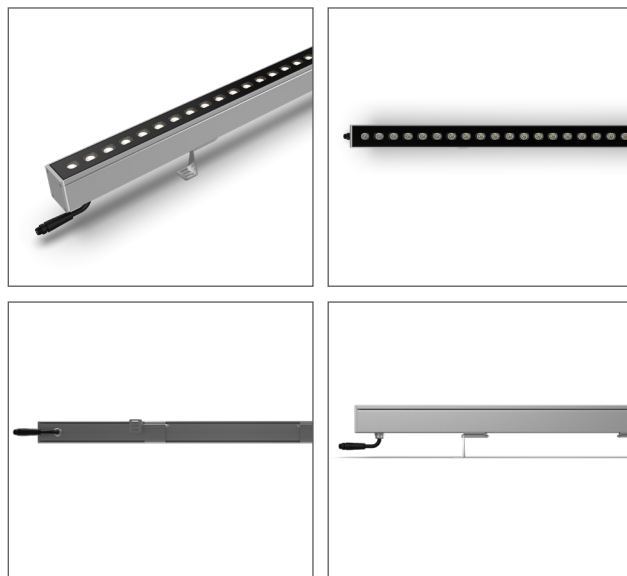

Ürün Kodu Product Code	Ürün Tipi Product Type	Uzunluk Length	LED Sayısı LED Qty	Güç Power	Işık Akısı Lumen Output
FWC034012	RGB	328	9	18W	120lm/W @4000K
FWC034016		628	18	36W	
FWC034020		928	27	54W	
FWC034024		1228	36	72W	

Teknik Özellikler / Technical Specifications

LED Özellikleri / LED Features	Yüksek verimli / High efficiency 3-step MacAdams / 3-step MacAdams LM80 uyumlu / LM80 compliant L90B50>100000
LED Tipi / LED Type	3535 High Power LED
Giriş / Input	220-240 VAC / 24VDC / 48VDC
Kontrol / Control	DMX512
Renksel Geriverim / CRI	CRI>80 / CRI>90
Optik / Optics	15 / 30 / 45 / 60 / 90 / 15x40 / 22x50

Materyaller / Materials	Eloksallı alüminyum gövde / Anodized aluminium body Paslanmaz bağlantı parçaları / Stainless Steel screws Silikon conta / Silicone rubber gaskets 4mm temperli cam / 4mm tempered glass
Koruma Sınıfı / IP Rating	IP68
Darbe Dayanımı / IK Rating	IK10
Güvenlik Sınıfı / Safety Class	Class I
Çalışma Sıcaklığı / Operating Temperature	-30°C / +70°C
Enerji Sınıfı / EEC	A++

Işık Rengi / Light Colors

Gövde Rengi / Body Colors

Işık Rengi / Light Colors