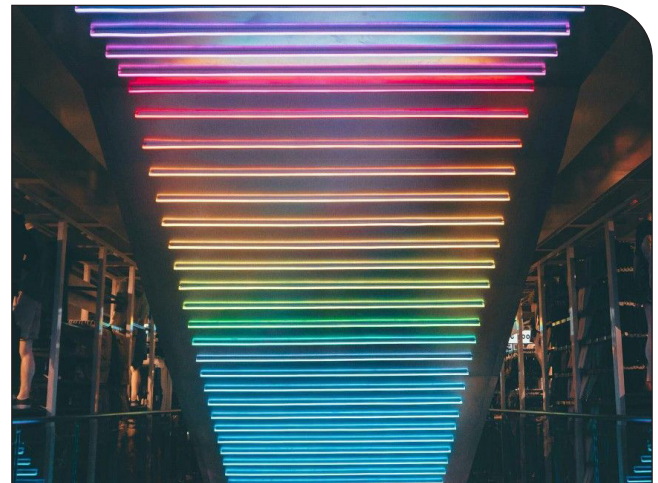

StriPix P8 RGB is a group of highly durable luminaires customized for image playback and decorative controllable pixel controlled applications on exterior facades. It is one of the most preferred product types for exterior lighting applications such as hotels, shopping malls, residences and bridge lighting. It offers the option of integrated operation with DMX512 and SPI control infrastructures and various control systems. It offers ideal solutions for many lighting applications with multiple customization options with different size options, diffuser types and body color options. Thanks to its lockable claw mounting feet and connectors that facilitate connection, it provides significant labor time savings at the installation point.

Ana Özellikleri

- Homojen ışık dağılımı ile kusursuz görünüm
- RGB piksel LED tasarımı ile animasyon imkanı
- Tırnaklı ayaklar ve bağlantı konnektörü sayesinde hızlı ve kolay montaj
- IP68 / IK10 su ve mekaniksel dayanım derecesiyle dış mekan koşullarında güvenle kullanım

Key Features

- Perfect appearance with homogeneous light distribution
- Animation capability with RGB pixel LED design
- Quick and easy installation thanks to snap-fit feet and connection connectors
- Safe for outdoor use with IP68 / IK10 water and mechanical resistance ratings