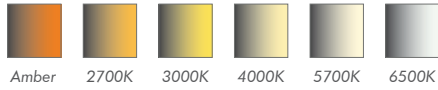

Ürün Kodu Product Code	Ürün Tipi Product Type	Uzunluk Length	LED Sayısı LED Qty	Güç Power	Işık Akısı Lumen Output
FSP010590	Tek Renk Monocolor	200	6	1.5W	68 lm
FSP010591		400	12	3W	135 lm
FSP010592		600	18	6W	270 lm
FSP010593		1000	30	12W	540 lm
FSP010594		2000	60	24W	1080 lm

Teknik Özellikler / Technical Specifications

LED Özellikleri / LED Features	Yüksek verimli ve LM-80 uyumlu, L90B50 > 60.000 saat
LED Tipi / LED Type	5050 3-in-1 Monocolor SMD LED
Giriş / Input	24VDC (Standart) / 48VDC (Opsiyonel)
Kontrol / Control	SPI (standart) / DMX512 (opsiyonel)
Piksel Sayısı / Pixel Quantity	5 Pixel
LED Sayısı / LED Quantity	30 LED / m

Materyaller / Materials	Eloksallı alüminyum gövde / Anodized aluminium body Difüzör Kapak / Diffuser Cover
Koruma Sınıfı / IP Rating	IP68
Darbe Dayanımı / IK Rating	IK10
Güvenlik Sınıfı / Safety Class	Class III
Çalışma Sıcaklığı / Operating Temperature	-30°C / +°65C
Enerji Sınıfı / EEC	A++

Işık Rengi / Light Colors