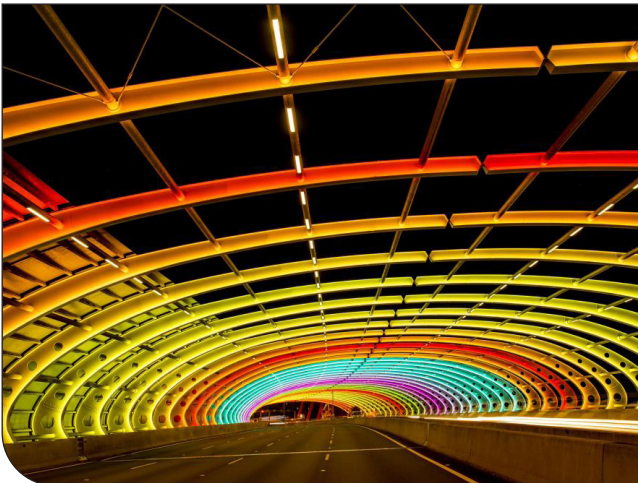

Ana Özellikleri

- Homojen ışık dağılımı ile kusursuz görünüm
- RGBW piksel LED tasarımı ile animasyon imkanı
- Tırnaklı ayaklar ve bağlantı konnektörü sayesinde hızlı ve kolay montaj
- IP68 / IK10 su ve mekaniksel dayanım derecesiyle dış mekan koşullarında güvenle kullanım

StriPix P10 RGBW is a group of highly durable luminaires customized for image playback and decorative controllable pixel controlled applications on exterior facades. It is one of the most preferred product types for exterior lighting applications such as hotels, shopping malls, residences and bridge lighting. It offers the option of integrated operation with DMX512 and SPI control infrastructures and various control systems. It offers ideal solutions for many lighting applications with multiple customization options with different size options, diffuser types and body color options. Thanks to its lockable claw mounting feet and connectors that facilitate connection, it provides significant labor time savings at the installation point.

Key Features

- Perfect appearance with homogeneous light distribution
- Animation capability with RGB pixel LED design
- Quick and easy installation thanks to snap-fit feet and connection connectors
- Safe for outdoor use with IP68 / IK10 water and mechanical resistance ratings