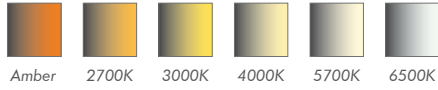

Ürün Kodu Product Code	Ürün Tipi Product Type	Uzunluk Length	LED Sayısı LED Qty	Güç Power	Işık Akısı Lumen Output
FSP011090	Tek Renk Monocolor	200	12	3W	135 lm
FSP011091		400	24	6W	270 lm
FSP011092		600	36	9W	405 lm
FSP011093		1000	60	15W	675 lm
FSP011094		2000	120	30W	675 lm

Teknik Özellikler / Technical Specifications

LED Özellikleri / LED Features	Yüksek verimli ve LM-80 uyumlu, L90B50 > 60.000 saat
LED Tipi / LED Type	5050 3-in-1 Monocolor SMD LED
Giriş / Input	24VDC (Standart) / 48VDC (Opsiyonel)
Kontrol / Control	SPI (standart) / DMX512 (opsiyonel)
Piksel Sayısı / Pixel Quantity	10 Pixel
LED Sayısı / LED Quantity	60 LED / m

Materyaller / Materials	Eloksallı alüminyum gövde / Anodized aluminium body Difüzör Kapak / Diffuser Cover
Koruma Sınıfı / IP Rating	IP68
Darbe Dayanımı / IK Rating	IK10
Güvenlik Sınıfı / Safety Class	Class I
Çalışma Sıcaklığı / Operating Temperature	-30°C / +°65C
Enerji Sınıfı / EEC	A++

Işık Rengi / Light Colors