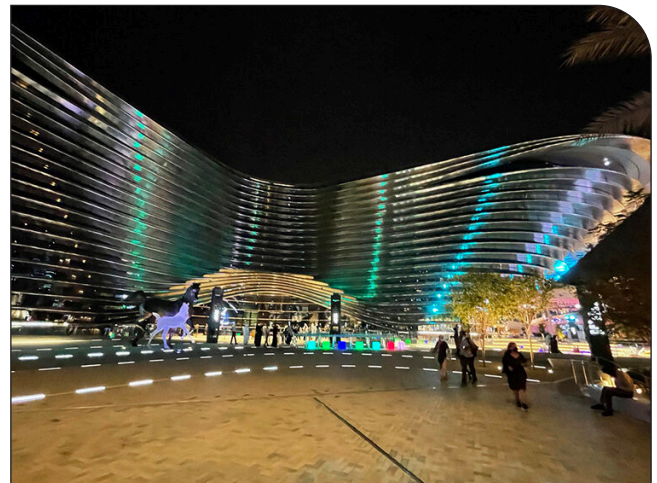

Ana Özellikleri

- Homojen ışık dağılımı ile kusursuz görünüm
- RGB piksel LED tasarımı ile animasyon imkanı
- Tırnaklı ayaklar ve bağlantı konnektörü sayesinde hızlı ve kolay montaj
- IP68 / IK10 su ve mekanik dayanım derecesiyle dış mekan koşullarında güvenle kullanım

MiniPix P5 RGB linear pixel controlled led luminaires is a group of highly durable luminaires customized for image playback and decorative controllable pixel controlled applications on exterior facades. It is one of the most preferred product types for exterior lighting applications such as hotels, shopping malls, residences and bridge lighting. It offers the option of integrated operation with DMX512 and SPI control infrastructures and various control systems. It offers ideal solutions for many lighting applications with multiple customization options with different size options, diffuser types and body color options. Thanks to its lockable claw mounting feet and connectors that facilitate connection, it provides significant labor time savings at the installation point.

Key Features

- Perfect appearance with homogeneous light distribution
- Animation capability with RGB pixel LED design
- Quick and easy installation thanks to snap-fit feet and connection connectors
- Safe for outdoor use with IP68 / IK10 water and mechanical resistance ratings