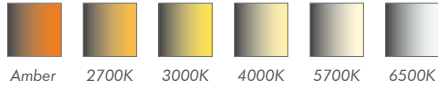

Ürün Kodu Product Code	Ürün Tipi Product Type	Uzunluk Length	LED Sayısı LED Qty	Güç Power	Işık Akısı Lumen Output
FNP010590	Tek Renk Monocolor	200	6	1.5W	67 lm
FNP010591		400	12	3W	135 lm
FNP010592		600	18	4.5W	202 lm
FNP010593		1000	30	7.5W	337 lm
FNP010594		2000	60	15W	675 lm

Teknik Özellikler / Technical Specifications

LED Özellikleri / LED Features	Yüksek verimli ve LM-80 uyumlu, L90B50 > 60.000 saat
LED Tipi / LED Type	5050 3-in-1 Monocolor SMD LED
Giriş / Input	24VDC (Standart) / 48VDC (Opsiyonel)
Kontrol / Control	SPI (standart) / DMX512 (opsiyonel)
Piksel Sayısı / Pixel Quantity	5 Pixel
LED Sayısı / LED Quantity	30 LED / m

Materyaller / Materials	Eloksallı alüminyum gövde / Anodized aluminium body Difüzör Kapak / Diffuser Cover
Koruma Sınıfı / IP Rating	IP68
Darbe Dayanımı / IK Rating	IK10
Güvenlik Sınıfı / Safety Class	Class III
Çalışma Sıcaklığı / Operating Temperature	-30°C / +°65C
Enerji Sınıfı / EEC	A++

Işık Rengi / Light Colors