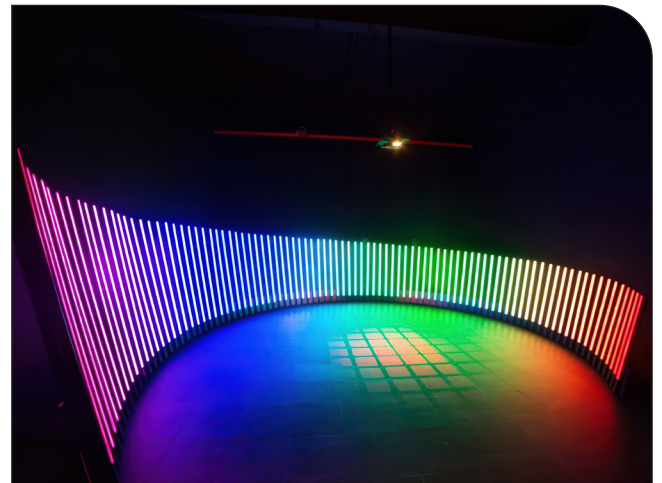

MidiPix P5 RGB is a group of highly durable luminaires customized for image playback and decorative controllable pixel controlled applications on exterior facades. It is one of the most preferred product types for exterior lighting applications such as hotels, shopping malls, residences and bridge lighting. It offers the option of integrated operation with DMX512 and SPI control infrastructures and various control systems. It offers ideal solutions for many lighting applications with multiple customization options with different size options, diffuser types and body color options. Thanks to its lockable claw mounting feet and connectors that facilitate connection, it provides significant labor time savings at the installation point.

## Ana Özellikleri

- Homojen ışık dağılımı ile kusursuz görünüm
- RGB piksel LED tasarımı ile animasyon imkanı
- Tırnaklı ayaklar ve bağlantı konnektörü sayesinde hızlı ve kolay montaj
- IP68 / IK10 su ve mekaniksel dayanım derecesiyle dış mekan koşullarında güvenle kullanım

## Key Features

- Perfect appearance with homogeneous light distribution
- Animation capability with RGB pixel LED design
- Quick and easy installation thanks to snap-fit feet and connection connectors
- Safe for outdoor use with IP68 / IK10 water and mechanical resistance ratings