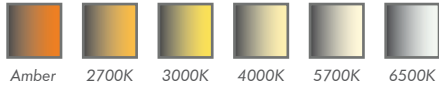

Ürün Kodu Product Code	Ürün Tipi Product Type	Uzunluk Length	LED Sayısı LED Qty	Güç Power	Işık Akısı Lumen Output
FMP010590	Tek Renk Monocolor	200	6	1.5W	67.5 lm
FMP010591		400	12	3W	135 lm
FMP010592		600	18	4.5W	203 lm
FMP010593		1000	30	7.5W	338 lm
FMP010594		2000	60	15W	675 lm

Teknik Özellikler / Technical Specifications

LED Özellikleri / LED Features	Yüksek verimli ve LM-80 uyumlu, L90B50 > 60.000 saat
LED Tipi / LED Type	5050 3-in-1 Monocolor SMD LED
Giriş / Input	24VDC (Standart) / 48VDC (Opsiyonel)
Kontrol / Control	SPI (standart) / DMX512 (opsiyonel)
Piksel Sayısı / Pixel Quantity	5 Pixel
LED Sayısı / LED Quantity	30 LED / m

Materyaller / Materials	Eloksallı alüminyum gövde / Anodized aluminium body Difüzör Kapak / Diffuser Cover
Koruma Sınıfı / IP Rating	IP68
Darbe Dayanımı / IK Rating	IK10
Güvenlik Sınıfı / Safety Class	Class III
Çalışma Sıcaklığı / Operating Temperature	-30°C / +°65C
Enerji Sınıfı / EEC	A++

Işık Rengi / Light Colors