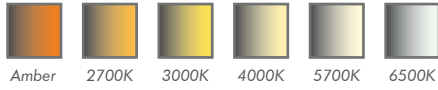

Ürün Kodu Product Code	Ürün Tipi Product Type	Uzunluk Length	LED Sayısı LED Qty	Güç Power	Işık Akısı Lumen Output
FMP011090	Tek Renk Monocolor	200	12	3W	135 lm
FMP011091		400	24	6W	270 lm
FMP011092		600	36	9W	405 lm
FMP011093		1000	60	15W	675 lm
FMP011094		2000	120	30W	675 lm

Teknik Özellikler / Technical Specifications

LED Özellikleri / LED Features	Yüksek verimli ve LM-80 uyumlu, L90B50 > 60.000 saat
LED Tipi / LED Type	5050 3-in-1 Monocolor SMD LED
Giriş / Input	24VDC (Standart) / 48VDC (Opsiyonel)
Kontrol / Control	SPI (standart) / DMX512 (opsiyonel)
Piksel Sayısı / Pixel Quantity	10 Pixel
LED Sayısı / LED Quantity	60 LED / m

Materyaller / Materials	Eloksallı alüminyum gövde / Anodized aluminium body Difüzör Kapak / Diffuser Cover
Koruma Sınıfı / IP Rating	IP68
Darbe Dayanımı / IK Rating	IK10
Güvenlik Sınıfı / Safety Class	Class III
Çalışma Sıcaklığı / Operating Temperature	-30°C / +°65C
Enerji Sınıfı / EEC	A++

Işık Rengi / Light Colors